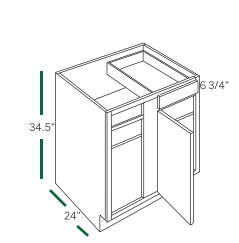

BLIND BASE
BBC39/42 BBC42/45