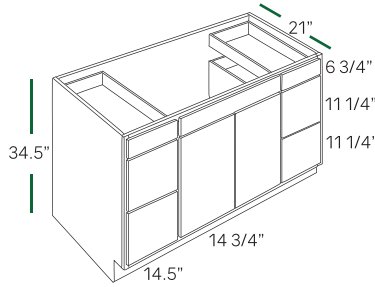

BATHROOM VANITY SINGLE

VSD6021 SINGLE