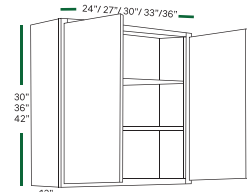

**SINK BASE**  
SB24 SB27  
SB30 SB33  
SB36

**FARMER SINK**  
FS33 FS36

**DIAGONAL SINK BASE**  
DSB36

**LAZY SUSAN**  
LSB33 LSB36

**TRANSITIONAL BASE**  
BTR12 BTL12

**TRANSITIONAL BASE**  
BES12L BES12R

# WALL CABINETS (12" DEEP)

**1 DOOR**  
W0930 W1230 W1530 W1830 W2130  
W0936 W1236 W1536 W1836 W2136  
W0942 W1242 W1542 W1842 W2142

**2 DOORS**  
W2430 W2730 W3030 W3330 W3630  
W2436 W2736 W3036 W3336 W3636  
W2442 W2742 W3042 W3342 W3642