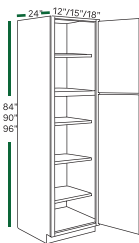

PANTRY TALL CABINETS

MICROWAVE CABINETS

PANTRY 2 DOORS
TP128424 TP158424 TP188424
TP129024 TP159024 TP189024
TP129624 TP159624 TP189624