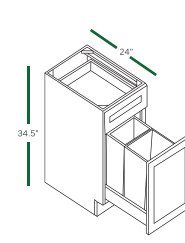

# BASE CABINETS (34 1/2" HEIGHT, 34 1/2" HEIGHT, 24" DEEP)

Cabinet Provisions Outlet

**FULL DOOR BASE**  
BF0924 BF1524 BF2124  
BF1224 BF1824

**FULL DOOR BASE**  
BF2424 BF2724  
BF3024 BF3324

**FULL DOOR BASE 9"**  
BF09-PO

**BASE SINGLE DOOR**  
B12 B15 B18 B21

**BASE DOUBLE DOOR**  
B24 B27 B30 B33 B36

**BASE WASTE BASKET**  
B18TR

**BLIND BASE**  
BBC39/42 BBC42/45

**3 DRAWER BASE**  
DB12 DB15 DB18  
DB21 DB24 DB27  
DB30 DB33 DB36