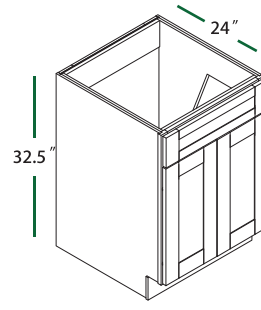

# ADA CABINETS (32 1/2" HEIGHT, 4 1/2" TOE KICK)

BASE SINGLE DOOR

ADA-B12 ADA-B15 ADA-B18

BASE DOUBLE DOOR

ADA-B24 ADA-B30 ADA-B36

SINK BASE

ADA-SB30 ADA-SB36

side view