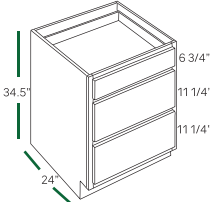

# BASE CABINETS (34 1/2" HEIGHT, 34 1/2" HEIGHT, 24" DEEP)

Cabinet Provisions Outlet

**FULL DOOR BASE**  
BF0924 BF1524 BF2124  
BF1224 BF1824

**FULL DOOR BASE**  
BF2424 BF2724  
BF3024 BF3324

**FULL DOOR BASE 9"**  
BF09-PO

**BASE SINGLE DOOR**  
B12 B15 B18 B21

**BASE DOUBLE DOOR**  
B24 B27 B30 B33 B36

**BASE WASTE BASKET**  
B18TR

**BLIND BASE**  
BBC39/42 BBC42/45

**3 DRAWER BASE**  
DB12 DB15 DB18  
DB21 DB24 DB27  
DB30 DB33 DB36

**SINK BASE**  
SB24 SB27  
SB30 SB33  
SB36

**FARMER SINK**  
FS33 FS36

**DIAGONAL SINK BASE**  
DSB36

**LAZY SUSAN**  
LSB33 LSB36

**TRANSITIONAL BASE**  
BTR12 BTL12

**TRANSITIONAL BASE**  
BES12L BES12R