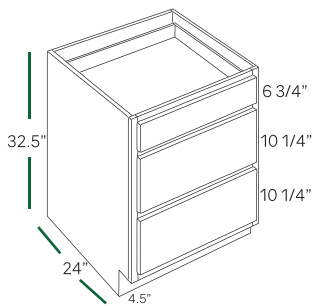

# ADA CABINETS (32 1/2" HEIGHT, 4 1/2" TOE KICK)

BASE SINGLE DOOR

ADA-B12 ADA-B15 ADA-B18

BASE DOUBLE DOOR

ADA-B24 ADA-B30 ADA-B36

SINK BASE

ADA-SB30 ADA-SB36

side view