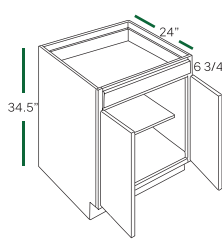

# BASE CABINETS (34 1/2" HEIGHT, 34 1/2" HEIGHT, 24" DEEP)

Cabinet Provisions Outlet

**FULL DOOR BASE**  
BF0924 BF1524 BF2124  
BF1224 BF1824

**FULL DOOR BASE**  
BF2424 BF2724  
BF3024 BF3324

**FULL DOOR BASE 9"**  
BF09-PO

**BASE SINGLE DOOR**  
B12 B15 B18 B21

**BASE DOUBLE DOOR**  
B24 B27 B30 B33 B36

**BASE WASTE BASKET**  
B18TR

**BLIND BASE**  
BBC39/42 BBC42/45

**3 DRAWER BASE**  
DB12 DB15 DB18  
DB21 DB24 DB27  
DB30 DB33 DB36