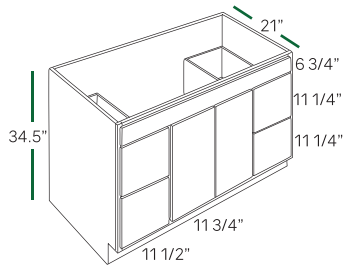

BATHROOM VANITY

VSD4821