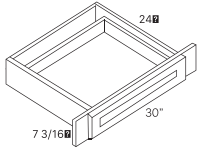

# SPECIALTY ACCESSORIES

**WINE RACK**  
WR3015 WR3615

**WINE RACK**  
WR1515 WR1818

**WINE CUBE**  
WC0630 WC0636 WC0642

**WALL ORGANIZER**  
WO306 WO366

**FILE DRAWER BASE**  
FD1821

**KNEE DRAWER**  
BKD30 KD30