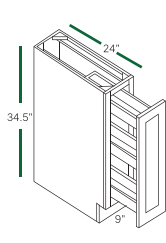

# BASE CABINETS (34 1/2" HEIGHT, 34 1/2" HEIGHT, 24" DEEP)

Cabinet Provisions Outlet

**FULL DOOR BASE**  
BF0924 BF1524 BF2124  
BF1224 BF1824

**FULL DOOR BASE**  
BF2424 BF2724  
BF3024 BF3324

**FULL DOOR BASE 9"**  
BF09-PO

**BASE SINGLE DOOR**  
B12 B15 B18 B21

**BASE DOUBLE DOOR**  
B24 B27 B30 B33 B36

**BASE WASTE BASKET**  
B18TR

**BLIND BASE**  
BBC39/42 BBC42/45

**3 DRAWER BASE**  
DB12 DB15 DB18  
DB21 DB24 DB27  
DB30 DB33 DB36