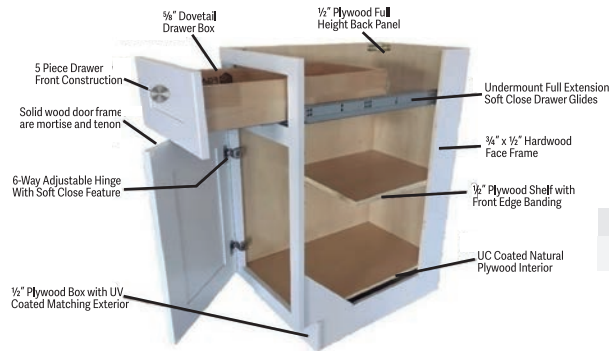

SPECIALTY ACCESSORIES