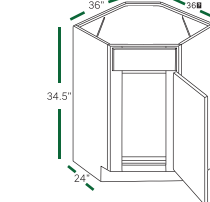

DIAGONAL SINK BASE
DSB36