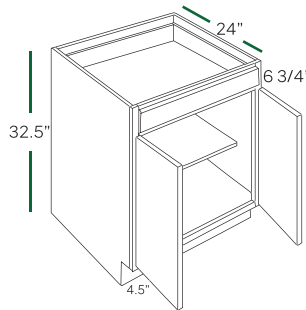

BASE DOUBLE DOOR

ADA-B24 ADA-B30 ADA-B36