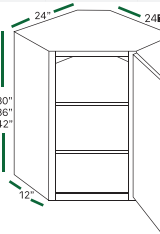

WALL DIAGONAL CORNER
WDC2430 WDC2436 WDC2442