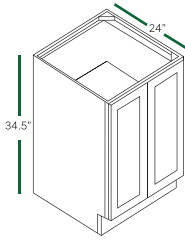

# BASE CABINETS (34 1/2" HEIGHT, 34 1/2" HEIGHT, 24" DEEP)

Cabinet Provisions Outlet

**FULL DOOR BASE**  
BF0924 BF1524 BF2124  
BF1224 BF1824

**FULL DOOR BASE**  
BF2424 BF2724  
BF3024 BF3324

**FULL DOOR BASE 9"**  
BF09-PO