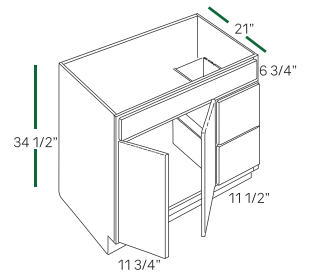

# BATHROOM VANITIES (34 1/2" HEIGHT, 21" DEEP)

VANITY DRAWER BASE

VDB1221 VDB1521 VDB1821

VANITY SINK BASE

VSB2421 VSB3021 VSB3621

BATHROOM VANITY

VSD3021 L/R

BATHROOM VANITY