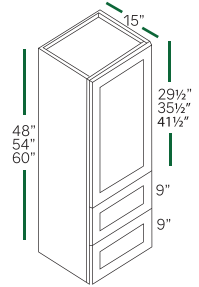

TALL CABINET