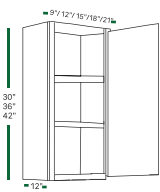

# BASE CABINETS (34 1/2" HEIGHT, 34 1/2" HEIGHT, 24" DEEP)

Cabinet Provisions Outlet

**FULL DOOR BASE**  
BF0924 BF1524 BF2124  
BF1224 BF1824

**FULL DOOR BASE**  
BF2424 BF2724  
BF3024 BF3324

**FULL DOOR BASE 9"**  
BF09-PO

**SINK BASE**  
SB24 SB27  
SB30 SB33  
SB36

**FARMER SINK**  
FS33 FS36

**DIAGONAL SINK BASE**  
DSB36

**LAZY SUSAN**  
LSB33 LSB36

**TRANSITIONAL BASE**  
BTR12 BTL12

**TRANSITIONAL BASE**  
BES12L BES12R

# WALL CABINETS (12" DEEP)

**1 DOOR**  
W0930 W1230 W1530 W1830 W2130  
W0936 W1236 W1536 W1836 W2136  
W0942 W1242 W1542 W1842 W2142

**2 DOORS**  
W2430 W2730 W3030 W3330 W3630  
W2436 W2736 W3036 W3336 W3636  
W2442 W2742 W3042 W3342 W3642