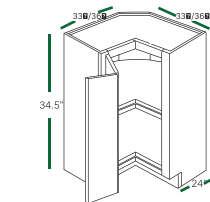

LAZY SUSAN
LSB33 LSB36