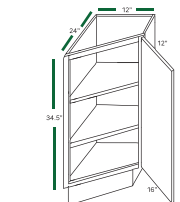

# BASE CABINETS (34 1/2" HEIGHT, 34 1/2" HEIGHT, 24" DEEP)

Cabinet Provisions Outlet

**FULL DOOR BASE**  
BF0924 BF1524 BF2124  
BF1224 BF1824

**FULL DOOR BASE**  
BF2424 BF2724  
BF3024 BF3324

**FULL DOOR BASE 9"**  
BF09-PO

**SINK BASE**  
SB24 SB27  
SB30 SB33  
SB36

**FARMER SINK**  
FS33 FS36

**DIAGONAL SINK BASE**  
DSB36

**LAZY SUSAN**  
LSB33 LSB36

**TRANSITIONAL BASE**  
BTR12 BTL12

**TRANSITIONAL BASE**  
BES12L BES12R

# WALL CABINETS (12" DEEP)

**1 DOOR**  
W0930 W1230 W1530 W1830 W2130  
W0936 W1236 W1536 W1836 W2136  
W0942 W1242 W1542 W1842 W2142

**2 DOORS**  
W2430 W2730 W3030 W3330 W3630  
W2436 W2736 W3036 W3336 W3636  
W2442 W2742 W3042 W3342 W3642