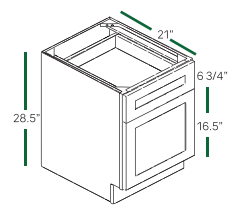

# SPECIALTY ACCESSORIES

**WINE RACK**  
WR3015 WR3615

**WINE RACK**  
WR1515 WR1818

**WINE CUBE**  
WC0630 WC0636 WC0642

**WALL ORGANIZER**  
WO306 WO366

**FILE DRAWER BASE**  
FD1821

**KNEE DRAWER**  
BKD30 KD30