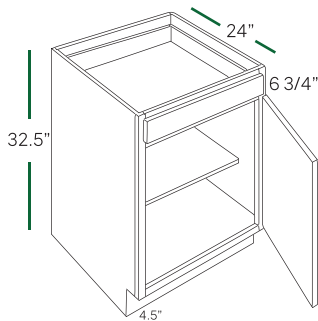

ADA CABINETS (32 1/2" HEIGHT, 4 1/2" TOE KICK)

BASE SINGLE DOOR

ADA-B12 ADA-B15 ADA-B18