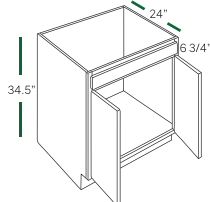

# BASE CABINETS (34 1/2" HEIGHT, 34 1/2" HEIGHT, 24" DEEP)

Cabinet Provisions Outlet

**FULL DOOR BASE**  
BF0924 BF1524 BF2124  
BF1224 BF1824

**FULL DOOR BASE**  
BF2424 BF2724  
BF3024 BF3324

**FULL DOOR BASE 9"**  
BF09-PO

**BASE SINGLE DOOR**  
B12 B15 B18 B21

**BASE DOUBLE DOOR**  
B24 B27 B30 B33 B36

**BASE WASTE BASKET**  
B18TR

**BLIND BASE**  
BBC39/42 BBC42/45

**3 DRAWER BASE**  
DB12 DB15 DB18  
DB21 DB24 DB27  
DB30 DB33 DB36

**SINK BASE**  
SB24 SB27  
SB30 SB33  
SB36

**FARMER SINK**  
FS33 FS36

**DIAGONAL SINK BASE**  
DSB36

**LAZY SUSAN**  
LSB33 LSB36

**TRANSITIONAL BASE**  
BTR12 BTL12

**TRANSITIONAL BASE**  
BES12L BES12R