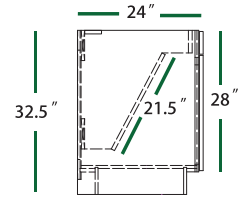

# ADA CABINETS (32 1/2" HEIGHT, 4 1/2" TOE KICK)

BASE SINGLE DOOR

ADA-B12 ADA-B15 ADA-B18

BASE DOUBLE DOOR

ADA-B24 ADA-B30 ADA-B36

SINK BASE

ADA-SB30 ADA-SB36

side view