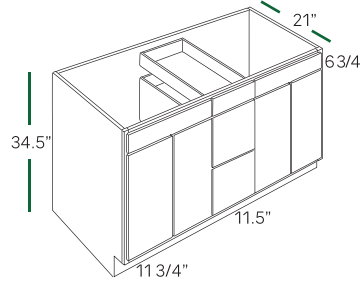

BATHROOM VANITY DOUBLE

VSD6021 DOUBLE