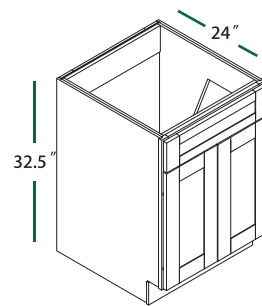

VANITY SINK BASE

ADA-VSB30