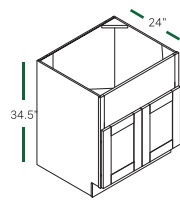

FARMER SINK
FS33 FS36