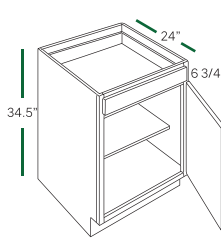

# BASE CABINETS (34 1/2" HEIGHT, 34 1/2" HEIGHT, 24" DEEP)

Cabinet Provisions Outlet

**FULL DOOR BASE**  
BF0924 BF1524 BF2124  
BF1224 BF1824

**FULL DOOR BASE**  
BF2424 BF2724  
BF3024 BF3324

**FULL DOOR BASE 9"**  
BF09-PO

**BASE SINGLE DOOR**  
B12 B15 B18 B21

**BASE DOUBLE DOOR**  
B24 B27 B30 B33 B36

**BASE WASTE BASKET**  
B18TR

**BLIND BASE**  
BBC39/42 BBC42/45

**3 DRAWER BASE**  
DB12 DB15 DB18  
DB21 DB24 DB27  
DB30 DB33 DB36