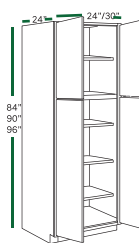

PANTRY 4 DOORS
TP248424 TP308424
TP249024 TP309024
TP249624 TP309624