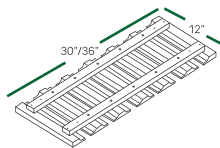

GLASS HOLD
GL-30 GL-36