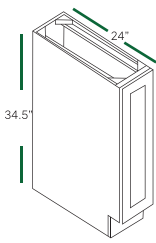

# BASE CABINETS (34 1/2" HEIGHT, 34 1/2" HEIGHT, 24" DEEP)

Cabinet Provisions Outlet

**FULL DOOR BASE**  
BF0924 BF1524 BF2124  
BF1224 BF1824

**FULL DOOR BASE**  
BF2424 BF2724  
BF3024 BF3324

**FULL DOOR BASE 9"**  
BF09-PO