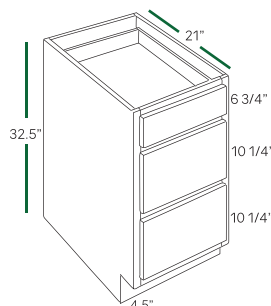

VANITY DRAWER BASE

ADA-VDB15