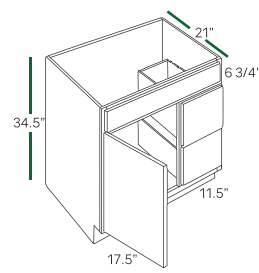

# BATHROOM VANITIES (34 1/2" HEIGHT, 21" DEEP)

VANITY DRAWER BASE

VDB1221 VDB1521 VDB1821

VANITY SINK BASE

VSB2421 VSB3021 VSB3621

BATHROOM VANITY

VSD3021 L/R

BATHROOM VANITY