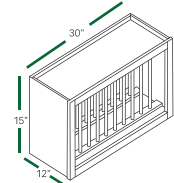

# SPECIALTY ACCESSORIES

**WINE RACK**  
WR3015 WR3615

**WINE RACK**  
WR1515 WR1818

**WINE CUBE**  
WC0630 WC0636 WC0642

**WALL ORGANIZER**  
WO306 WO366

**FILE DRAWER BASE**  
FD1821

**KNEE DRAWER**  
BKD30 KD30